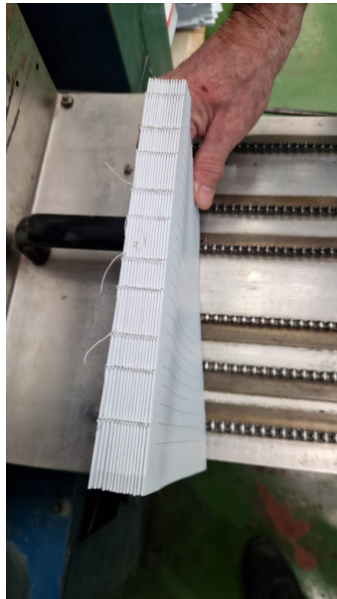

## SMYTH FRECCIA

Reference number:	1970
Manufacturer:	Smyth
Model:	Freccia
Year of production:	130 5343
Condition:	delovno
Format / Working width:	35 cm
Available:	takoj
Machine visible:	v proizvodnji
Price:	on request

### Technical specification

Sewing machine Smyth Freccia

- with automatic Headop feeder
- working format width 35 cm and height 30 cm
- mechanical programm
- table delivery